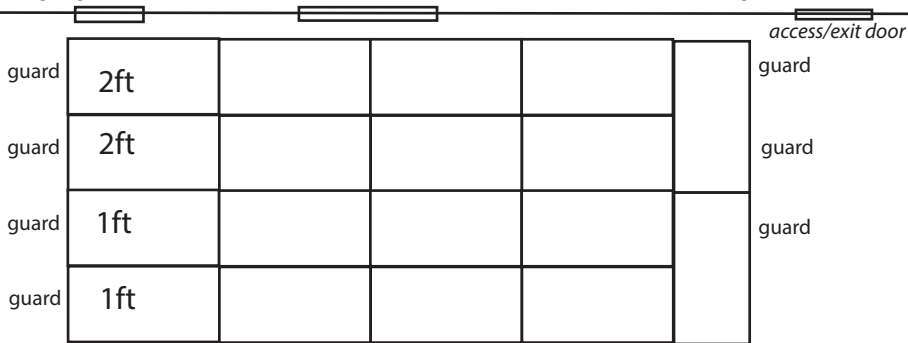

Stage against rear wall. Double doors locked, SR Door baton frame to lock. Batoning to rear of 2ft & 1ft

Benches on stage & in front of, supplemented by chairs if needed

Seating Area